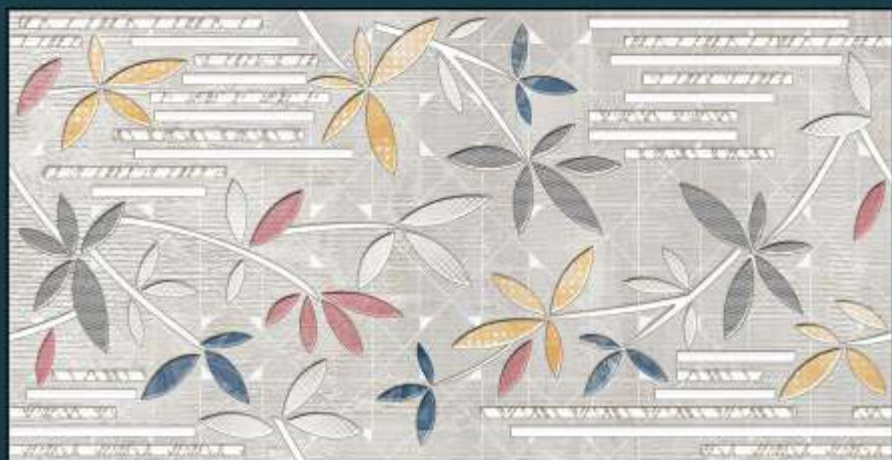

MATT
SERIES

DIGITAL
WALL TILES

300x600 mm